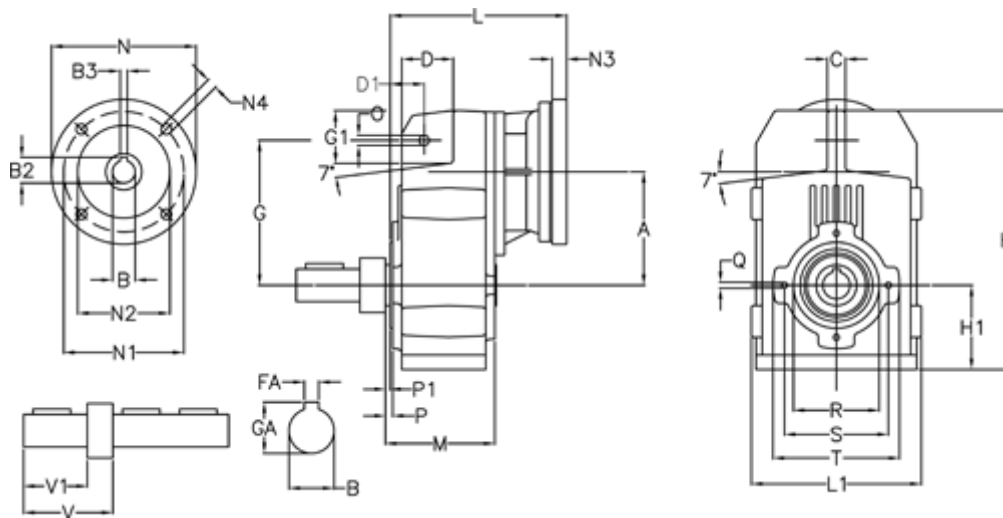

Article number: 29560401081240

Description: Shaft mounted gear
A412R-10,8-P100B5

Measures

A = 175.75	FA = 12	M = 144.0	Q = M12x19
B = 40	G = 218	N = 250	R = 130
B1 = 28	G1 = 97.5	N1 = 215	S = 165
B2 = 31.3	GA = 43.0	N2 = 180	T = 200
B3 = 8	H = 389.0	N4 = M12x16	V = 112.5
C = 16	H1 = 116.0	O = 14	V1 = 80
D = 79.0	L = 275.5	P = 7.5	
D1 = 56.5	L1 = 242	P1 = 3.5	